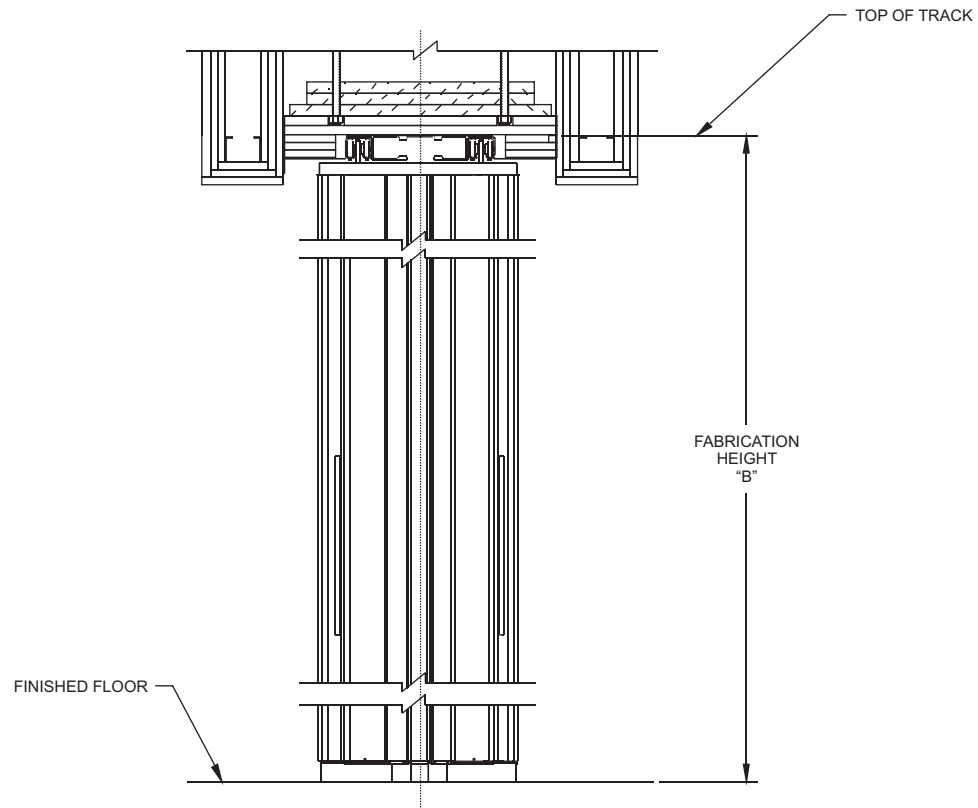

FIRE KONTROL™ SECTION (FRONT VIEW)

DOOR PROFILE WIDTHS:

STACKED WIDTH: 13-1/4"
EXTENDED WIDTH: 12"