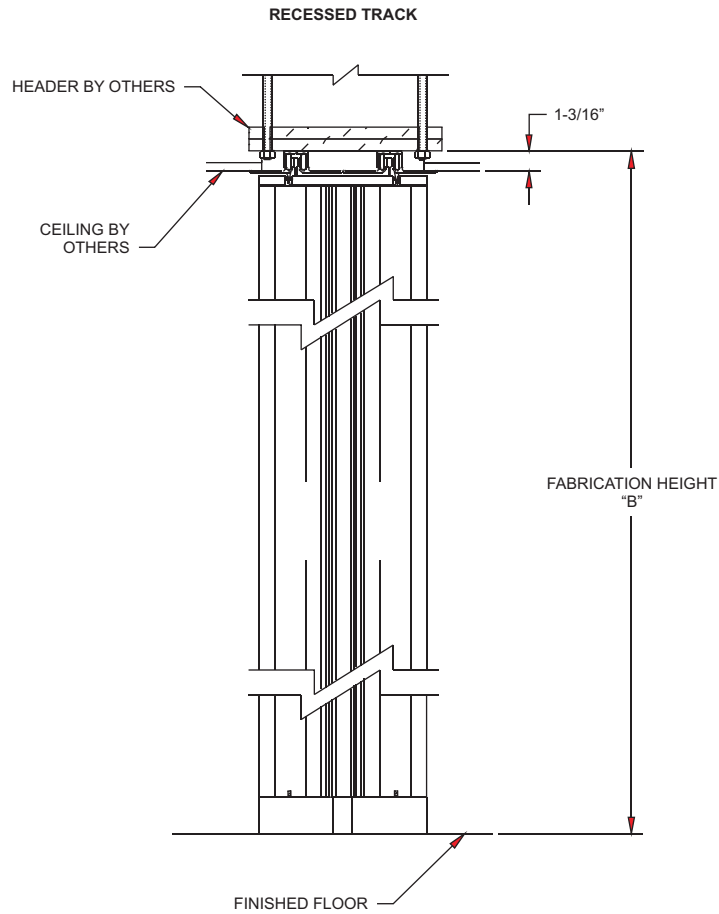

SOUND KONTROL™, SECTION, RECESSED TRACK, SURFACE TRACK WITH SOFFIT

DOOR PROFILE WIDTHS:

STACKED WIDTH: 11-9/16"
 EXTENDED WIDTH: 10-1/4" TO 10-7/8"