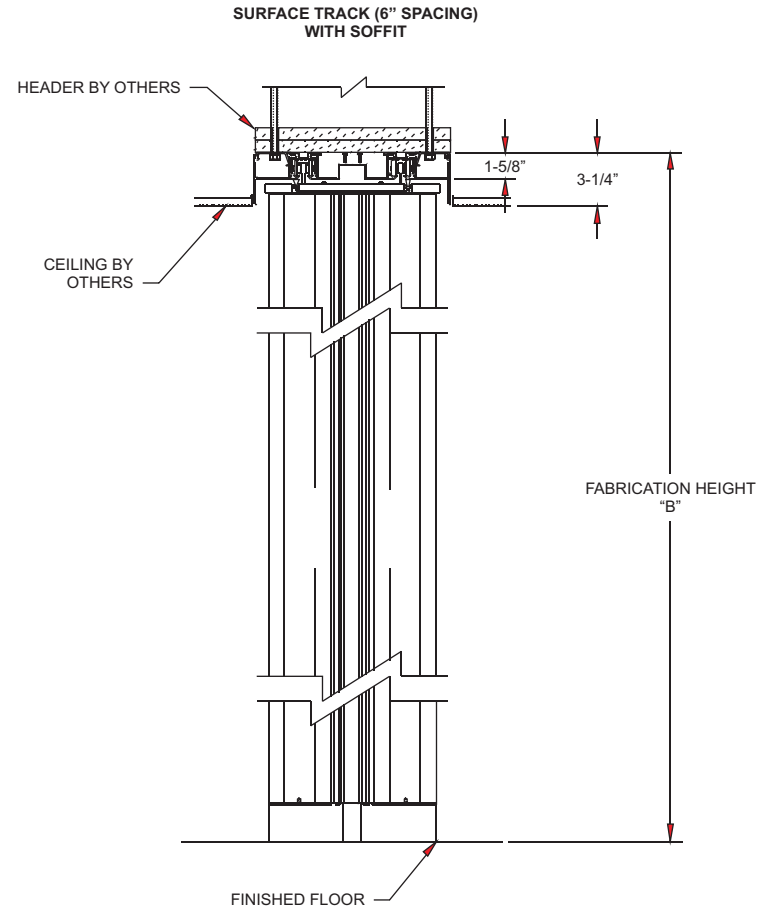

SOUND KONTROL™, SECTION, RECESSED TRACK, SURFACE TRACK WITH SOFFIT

DOOR PROFILE WIDTHS:

STACKED WIDTH: 11-9/16"
 EXTENDED WIDTH: 10-1/4" TO 10-7/8"