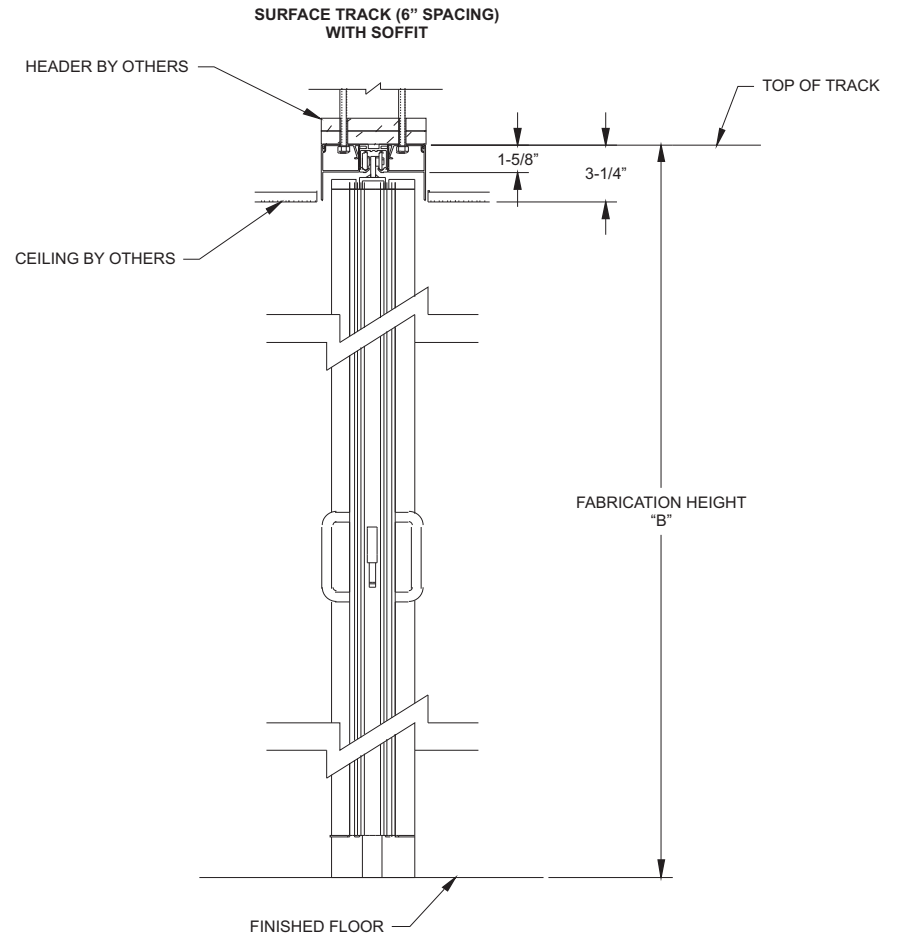

SIGHT KONTROL™, SECTION, RECESSED TRACK, SURFACE TRACK WITH SOFFIT

DOOR PROFILE WIDTHS:

STACKED WIDTH: 5"
 EXTENDED WIDTH: 2-3/4" TO 3"