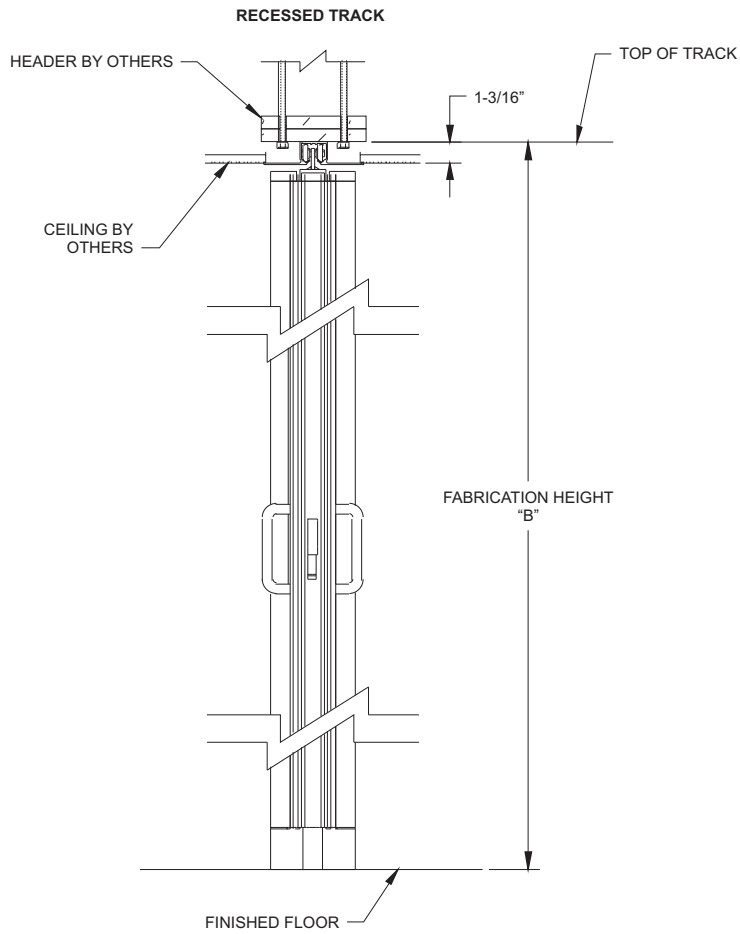

SIGHT KONTROL™, SECTION, RECESSED TRACK, SURFACE TRACK WITH SOFFIT

DOOR PROFILE WIDTHS:

STACKED WIDTH: 5"
 EXTENDED WIDTH: 2-3/4" TO 3"