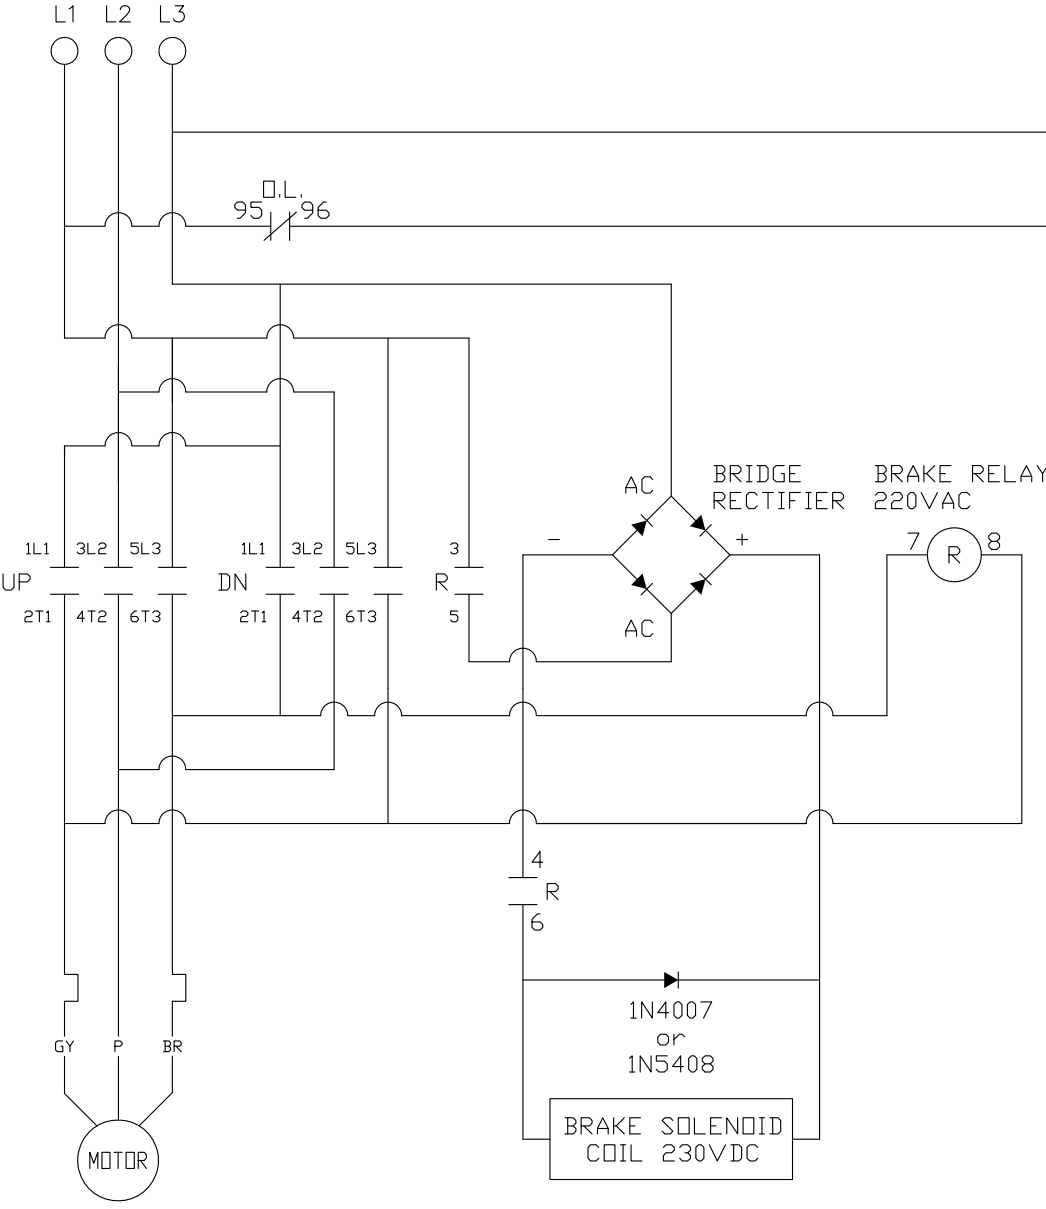

### MG Operator 230VAC 3 Phase For 1/3HP, 1/2HP and 3/4HP

CEM 304

1	3	2	3	1	2	1	2	3	1	1
1	2	3	4	4A	5	6	7	8	9	10