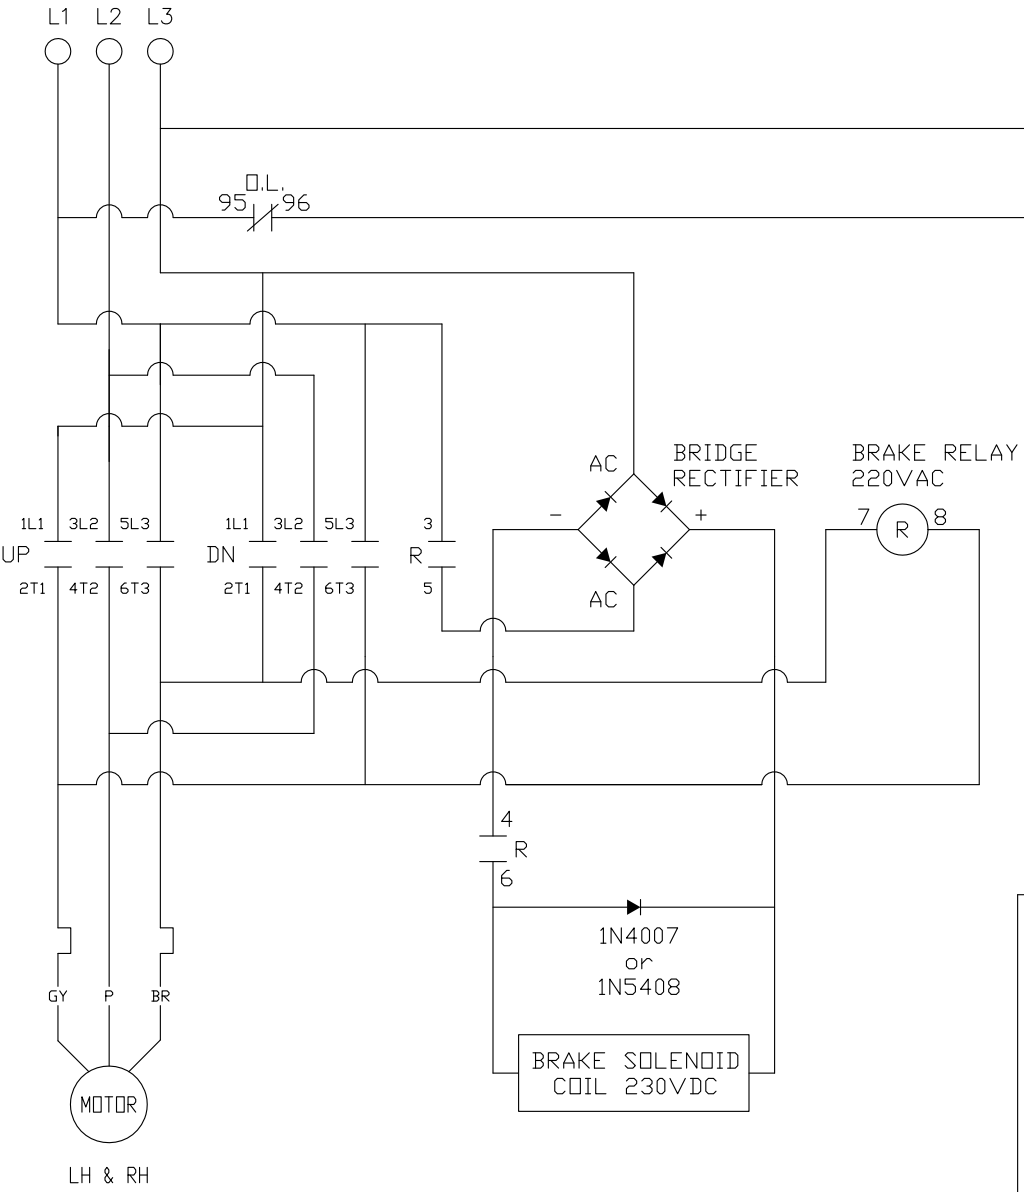

MG Operator with Lock Interlock 230VAC 3 Phase For 1/3HP and 1/2HP

CEN 305

1	3	2	3	1	3	1	2	3	1	1
1	2	3	4	4A	5	6	7	8	9	10