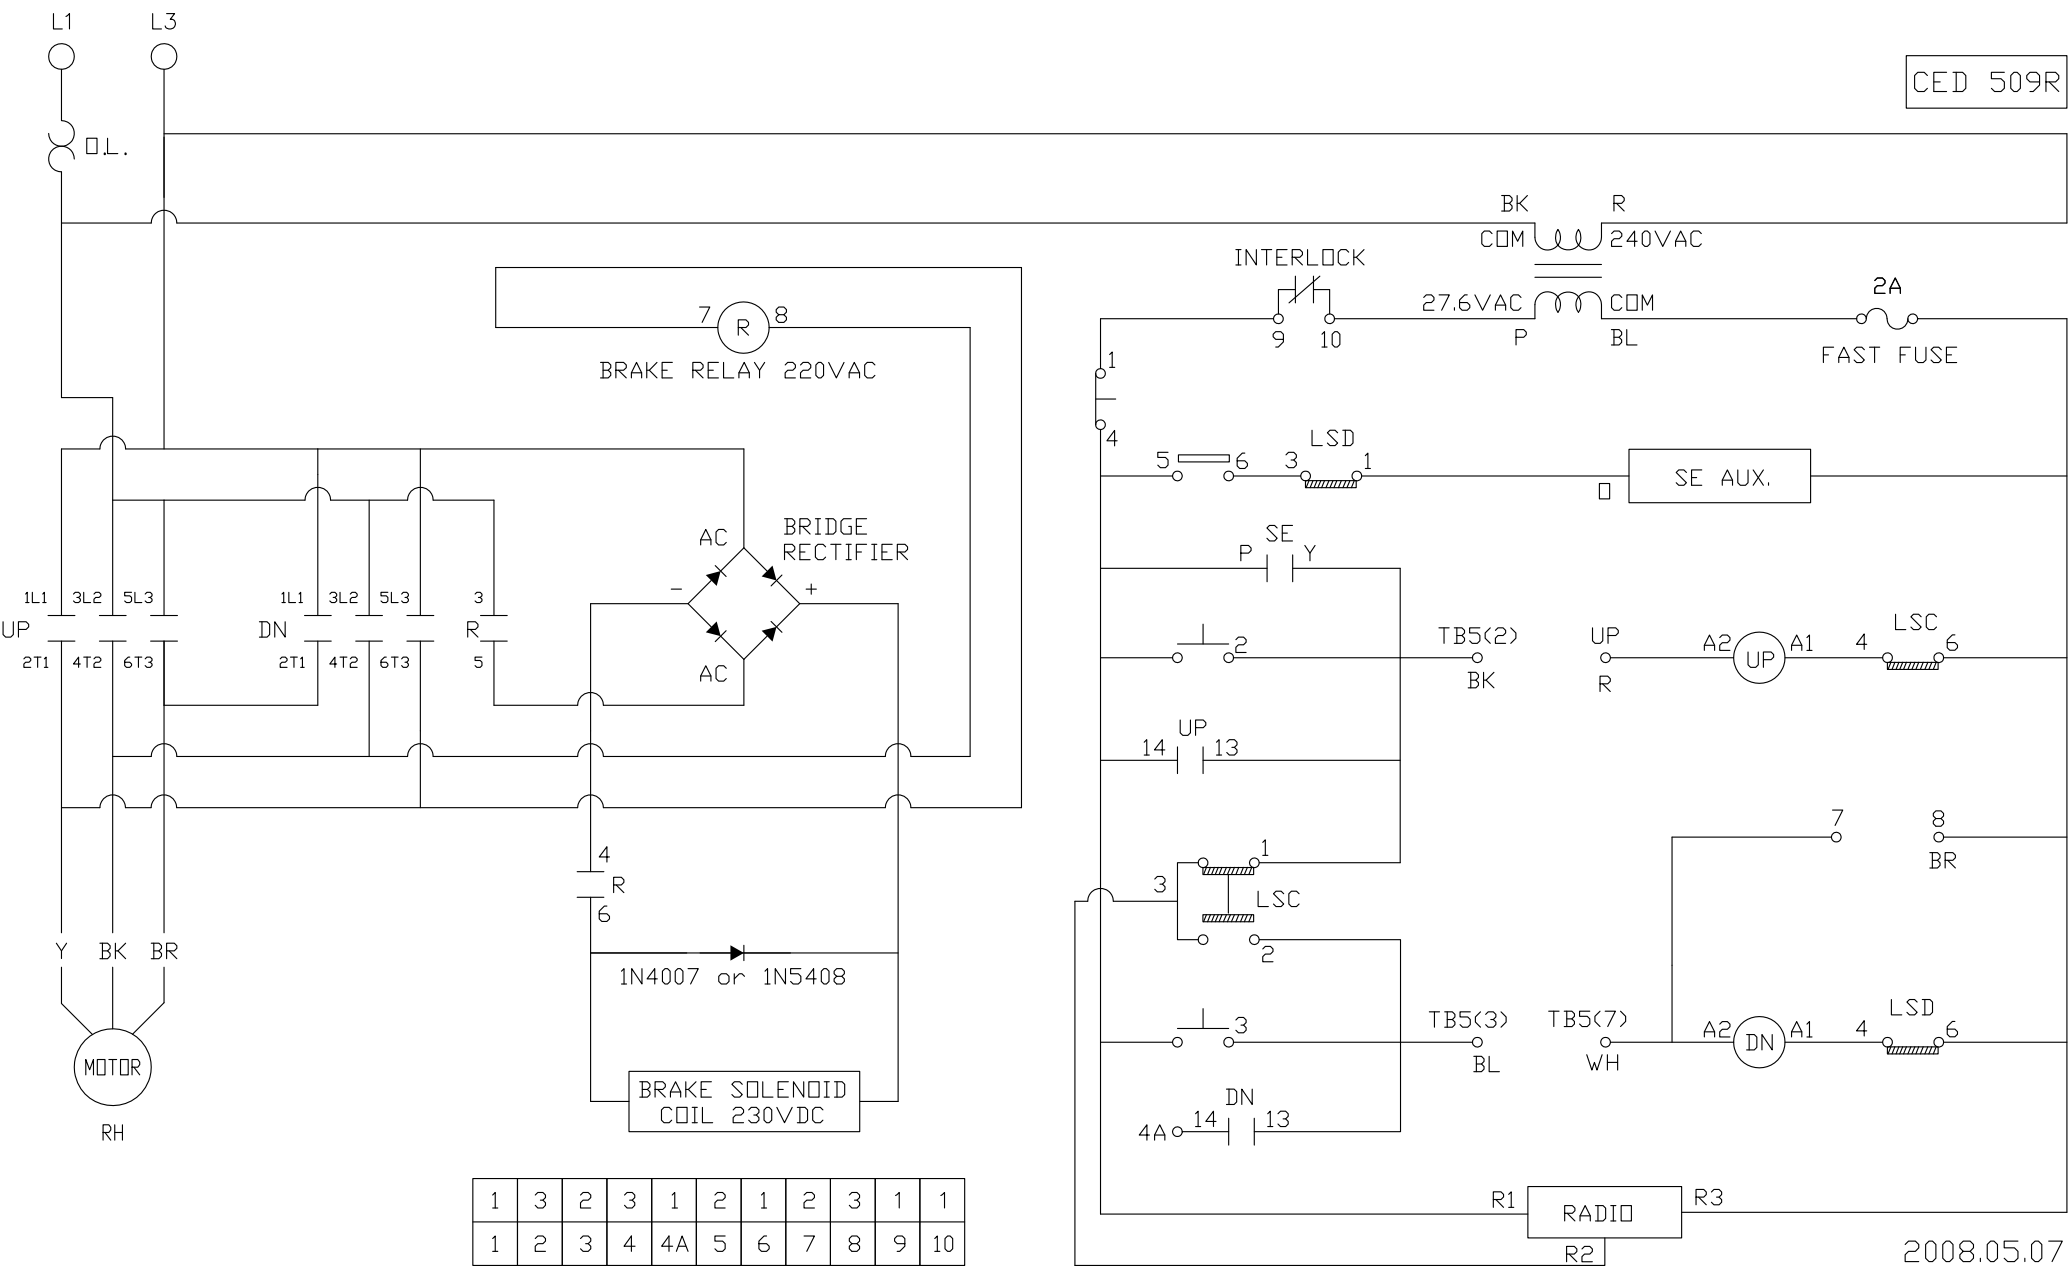

SG Operator 230VAC 1 Phase Right Hand For 1/2HP, 3/4HP, 1HP and 1 1/2HP

CED 509R

1	3	2	3	1	2	1	2	3	1	1
1	2	3	4	4A	5	6	7	8	9	10

2008.05.07