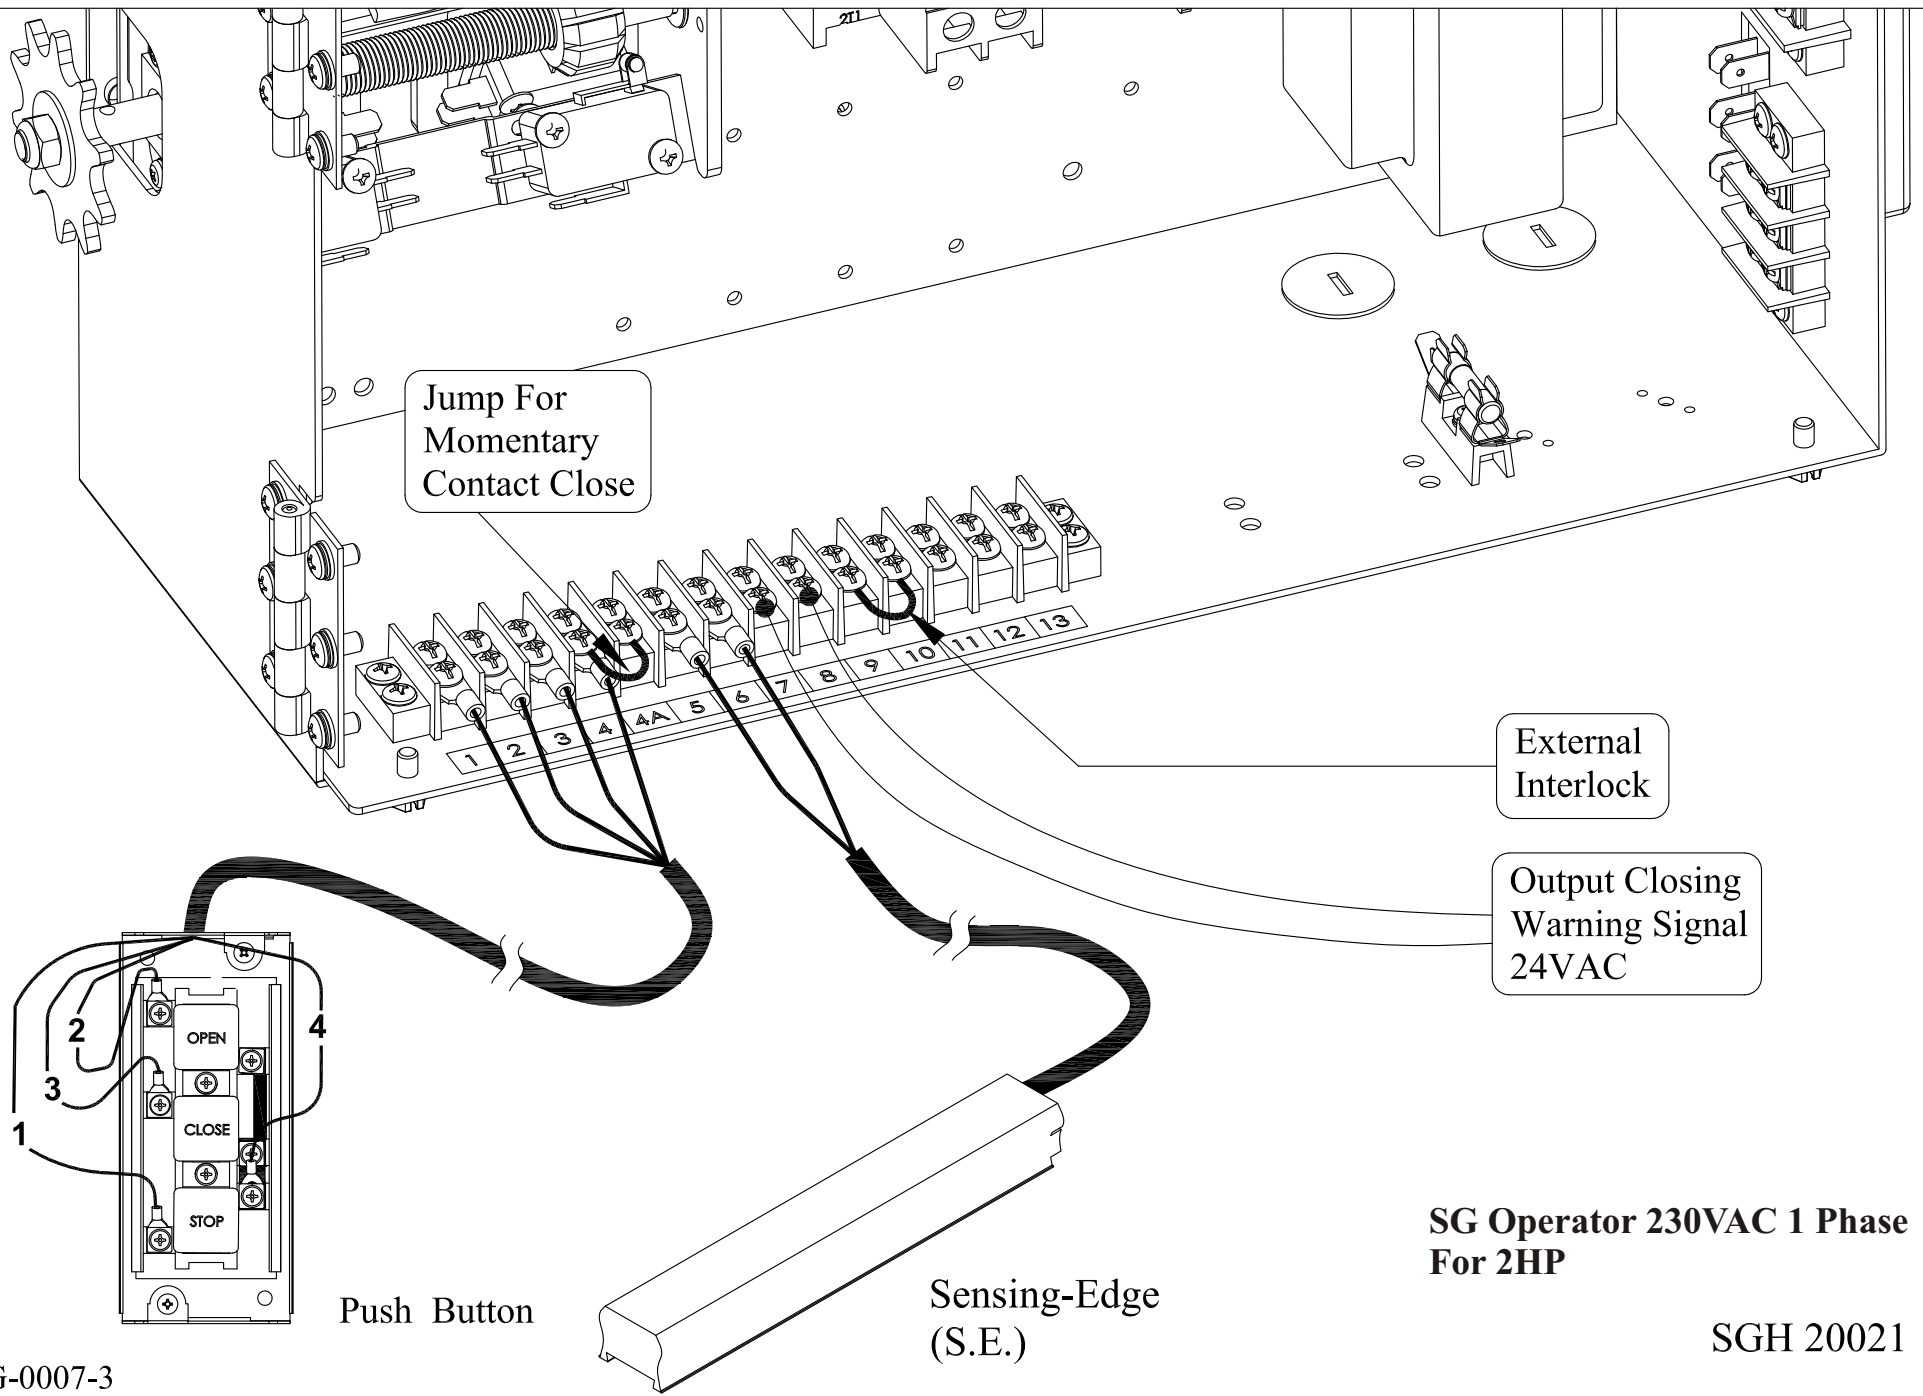

SG Operator 230VAC 1 Phase For 2HP

SGH 20021

Power Source
230VAC, 1 Phase

**SG Operator 230VAC 1 Phase
For 2HP**

SGH 20021

Radio
Control

Jump For
Momentary
Contact Close

External
Interlock

Output Closing
Warning Signal
24VAC

Push Button

Sensing-Edge
(S.E.)

**SG Operator 230VAC 1 Phase
For 2HP**

SGH 20021

TB-SG-0007-3
09/24/2009