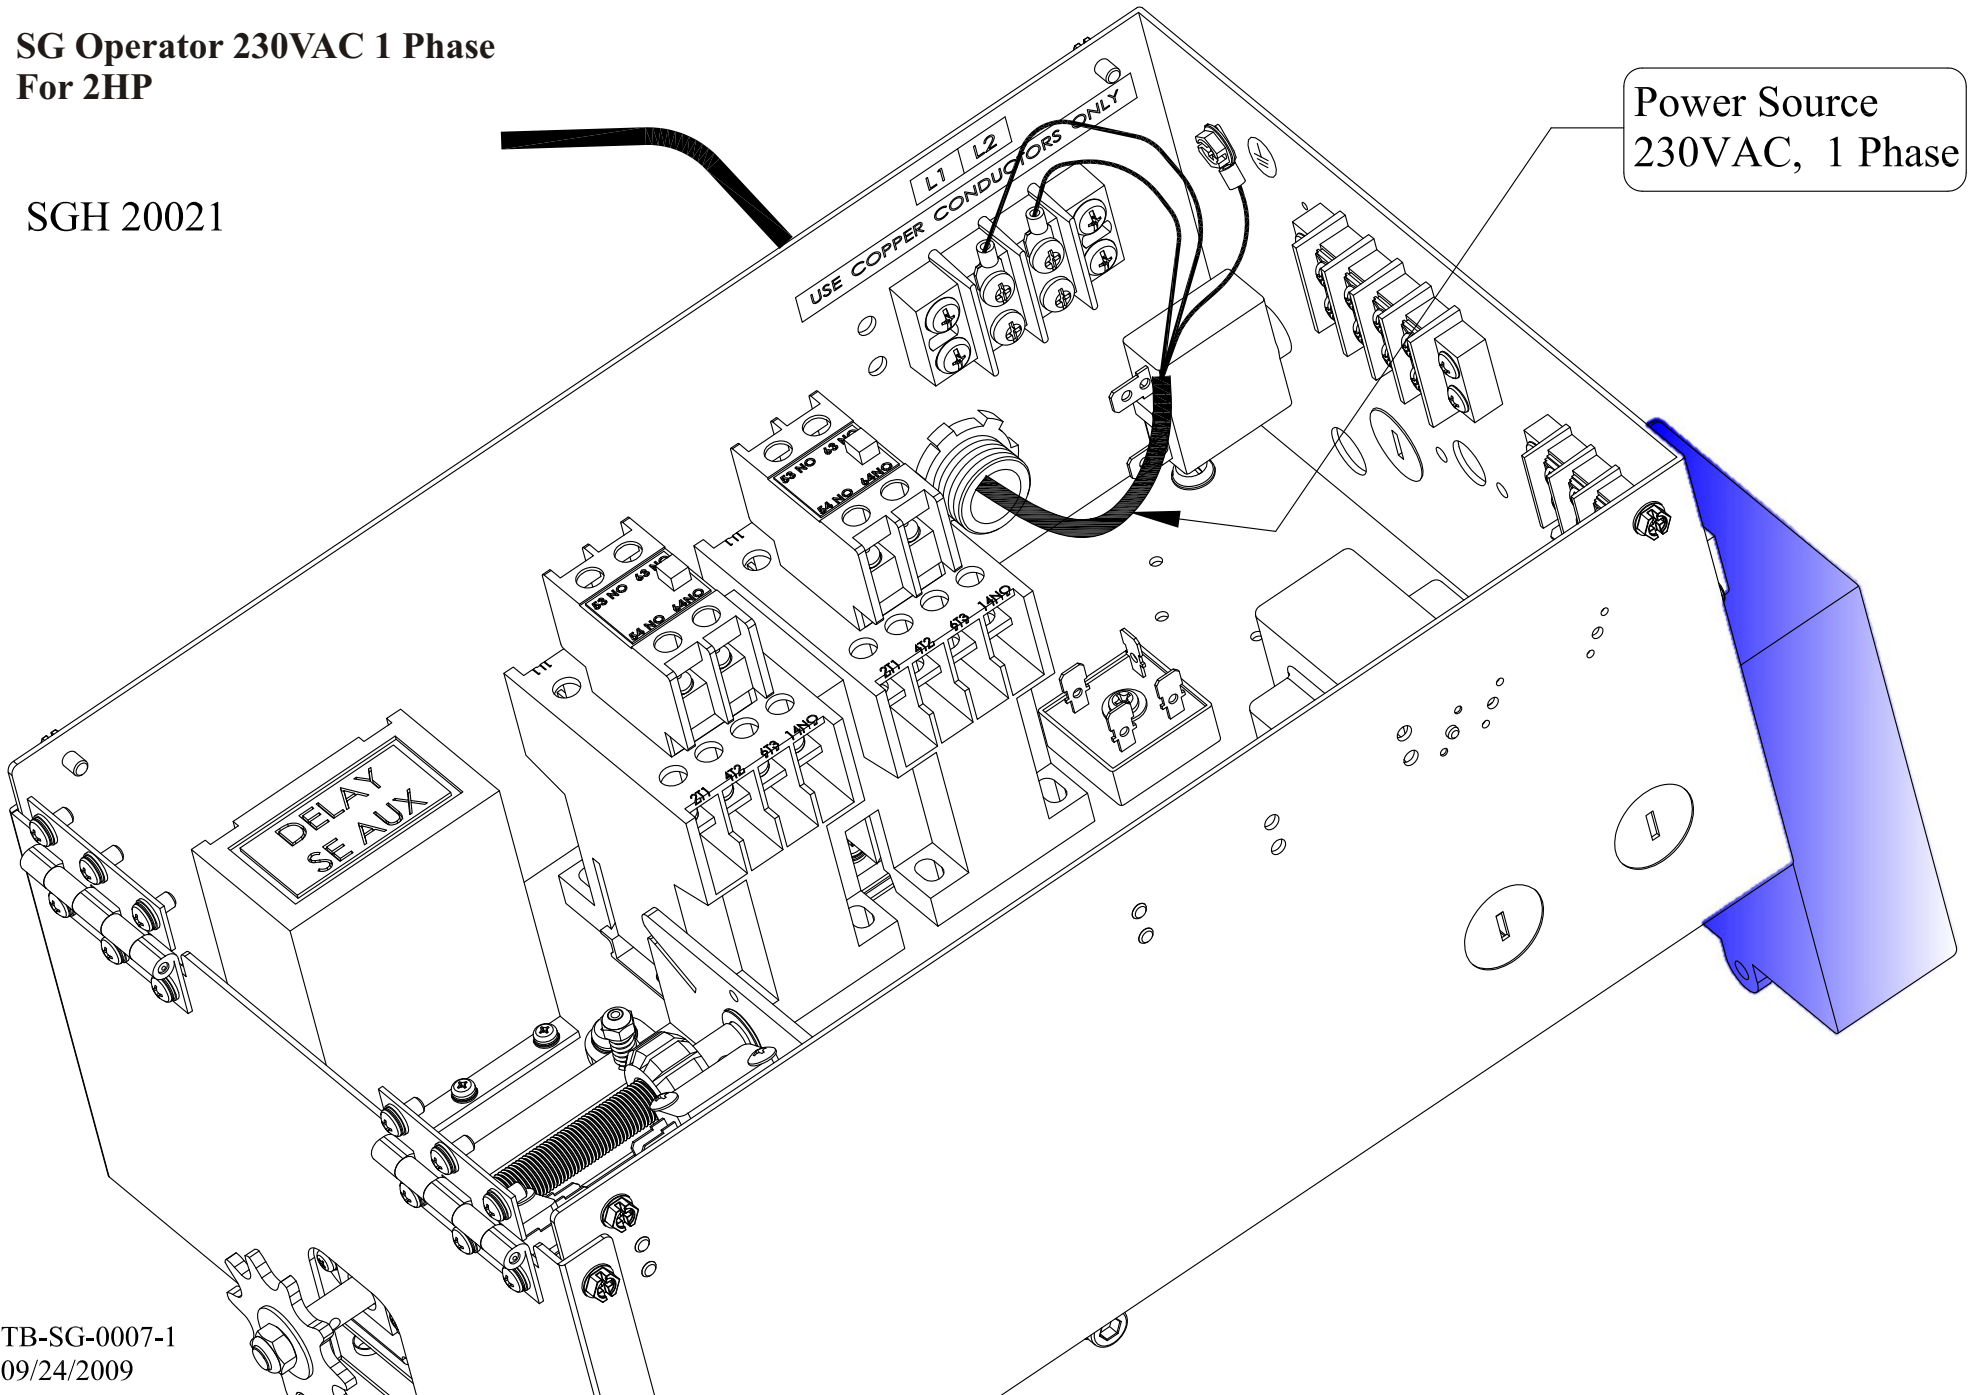

SG Operator 230VAC 1 Phase For 2HP

SGH 20021

Power Source
230VAC, 1 Phase

**SG Operator 230VAC 1 Phase
For 2HP**

SGH 20021

Radio
Control

Jump For
Momentary
Contact Close

External
Interlock

Output Closing
Warning Signal
24VAC

Push Button

Sensing-Edge
(S.E.)

**SG Operator 230VAC 1 Phase
For 2HP**

SGH 20021

TB-SG-0007-3
09/24/2009