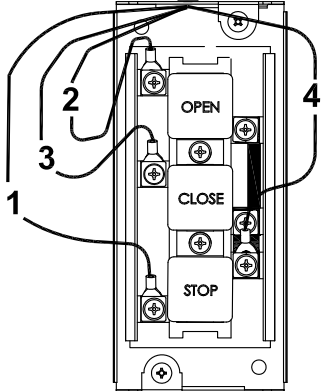

SG Operator 230VAC 1 Phase For 2HP

SGH 20021

Power Source
230VAC, 1 Phase

**SG Operator 230VAC 1 Phase
For 2HP**

SGH 20021

Radio
Control

Jump For
Momentary
Contact Close

External
Interlock

Output Closing
Warning Signal
24VAC

Push Button

Sensing-Edge
(S.E.)

**SG Operator 230VAC 1 Phase
For 2HP**

SGH 20021

TB-SG-0007-3
09/24/2009