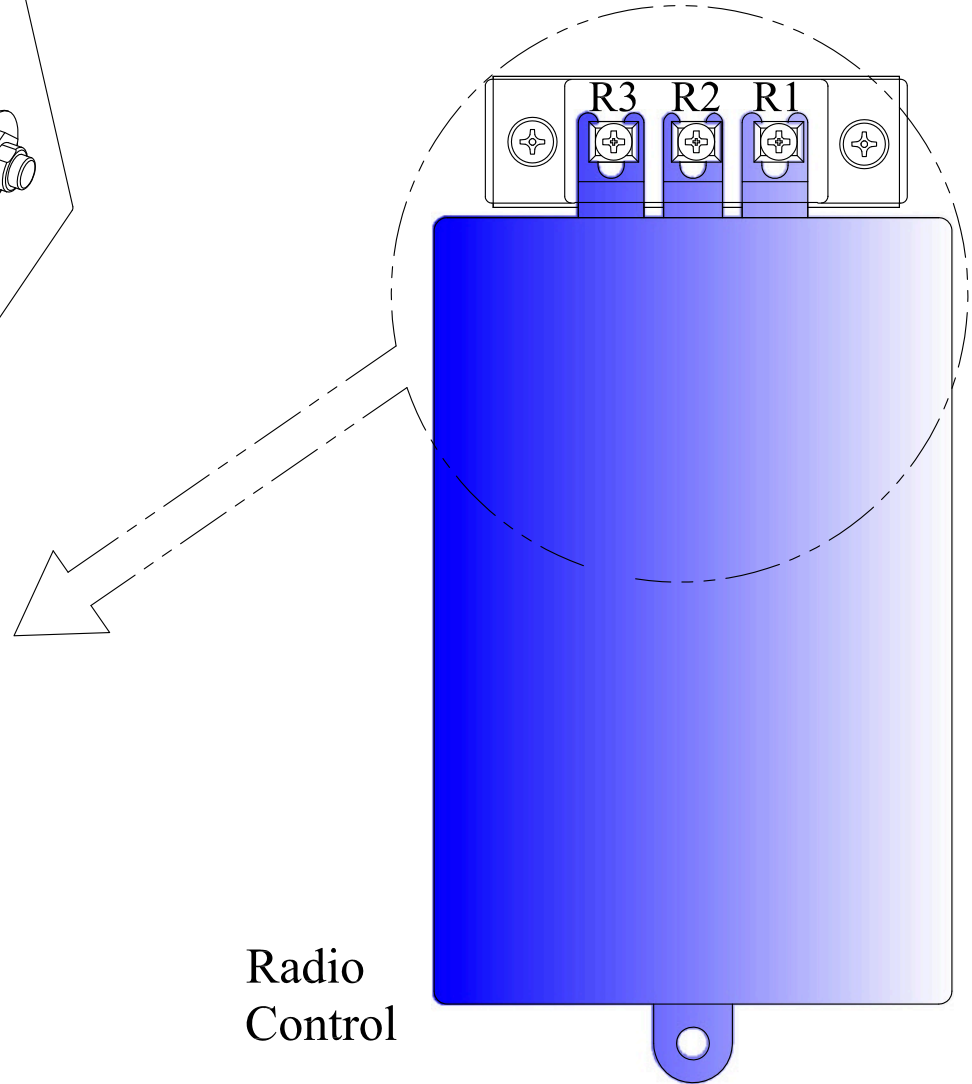

SG Operator 230VAC 1 Phase For 2HP

SGH 20021

Power Source
230VAC, 1 Phase

**SG Operator 230VAC 1 Phase
For 2HP**

SGH 20021

Radio
Control

Jump For
Momentary
Contact Close

External
Interlock

Output Closing
Warning Signal
24VAC

Push Button

Sensing-Edge
(S.E.)

**SG Operator 230VAC 1 Phase
For 2HP**

SGH 20021

TB-SG-0007-3
09/24/2009